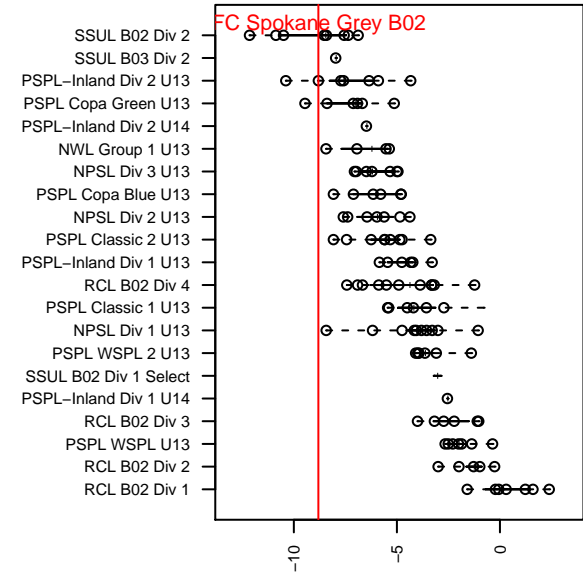

**attack and defense rating
relative to others at age
and all opponents in last 13 months**